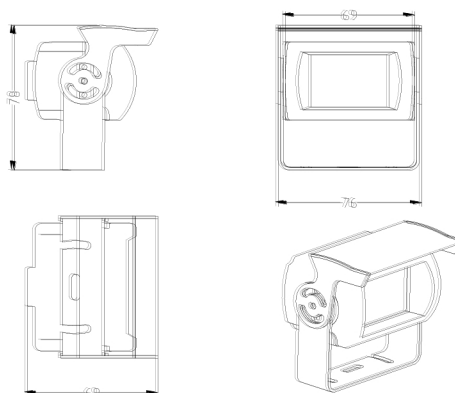

Operation procedures:

1. Loosen the lock screws on the sun shield, remove the mounting bracket to the suitable position.
2. Attach the mounting bracket to the wall or ceiling, wherever you want to install the camera. Locate a wall stud or ceiling joint and secure the base by the supplied mounting screws.
3. Connect the BNC to the monitor
4. Connect the DC jack to 12VDC power source, when picture shown up on the monitor.
5. Fix the lock screw.

Packing list:

Camera	1
Instruction Manual	1
Self Drilling Screw	2
Mounting Plug	2
Hey-key	1
Optional Lens	selectable from f2.8mm to f12mm

Connection:

- 1---12VDC (+)
- 2---12VDC/GND (-)
- 3---Audio
- 4---Video

Dimensions:

Specifications:

Model	MOSS-AHD720-01R
Pick up Device	1/4" CMOS Sensor AR0141
TV System	NTSC
Picture Elements	1280(H)*720(V)
Effective pixels	1.0M pixels
Day-night mode	External control (default) / Auto / color / black and white
Infrared Spectrum	850nm
S/N Ratio	More than 48 dB. (AGC Off)
Auto Gain Control	Auto
White Balance	Auto
Electronic Shutter	AUTO/ 1/50 (1/60) -1/100,000sec
Back Light Compensation	Auto
Infrared LED	18 LEDs
Infrared LED Range	8 m
Video output	1 Vp-p, 75Ω composite , 4 ways Din jack x1
Audio Output	4 ways Din jack x1
Mirror	N/A
Power Consumption	200mA
Lens	Standard f2.5mm Fixed Megapixel Lens
Lens Mount	M12XP0.5mm Thread
Pan Adjusting	N/A
Tilt Adjusting	0-90°
Video footage to take up space	1min≈32MB
Power Supply	12V DC ±10%
Dimensions(L x W x H)	W76 x H78 x D69 mm
Net Weight	280g
Weatherproof	IP65
Operating Temperature	-10°C to +50°C