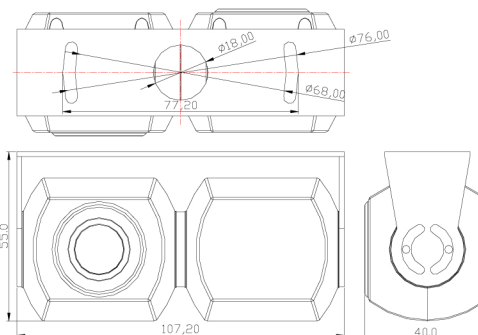

MOSS-AHD720-01S2R

CAM-1, High resolution, 1.0 Megapixel, 720P, 12VDC
12 Leds, with smart IR-CUT, without Audio

CAM-2, High resolution, 1.0 Megapixel, 720P, 12VDC
Without Leds, with Audio

- Do not attempt to service the camera by yourself. Please refer all services to qualified Dealers.

Operation procedure:

- Fix the U type bracket to ceiling, wherever you want to install the camera, by the applied mounting screw.
- Make the camera to the suitable position.
- Connect the 4 ways male din jack to the female jack on the cable.