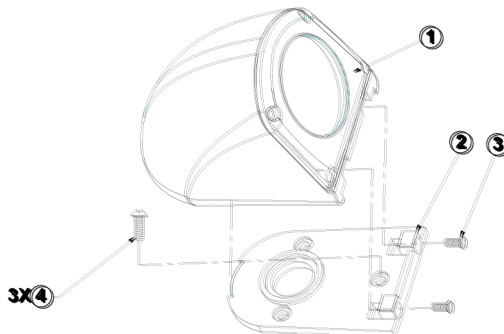

Dimensions:

Camera Module Orientation Matches Letter

Orientation Illustrated:

(The front picture shown B orientation)

Operation procedures:

- Loosen the lock screws (3) by applied hex key, remove the mounting base (2) from the camera (1).
- Attach the mounting base (1) to the wall or ceiling, wherever you want to install the camera. Locate a wall stud or ceiling joint and secure the base by the supplied mounting screws (4).
- Connect the 4 ways male din jack to the female jack on the cable, when picture shown up on the monitor.
- Fix the camera on the mounting plate.

Connection:

Specifications:

Model	MOSS-AHD720-01UR-B
Pick up Device	1/4" CMOS Sensor AR0141
TV System	NTSC
Picture Elements	1280(H)*720(V)
Effective pixels	1.0M pixels
Day-night mode	External control (default) / Auto / color / black and white
Infrared Spectrum	850nm
S/N Ratio	More than 48 dB, (AGC Off)
Auto Gain Control	Auto
White Balance	Auto
Electronic Shutter	AUTO/ 1/50 (1/60) -1/100,000sec
Back Light Compensation	Auto
Infrared LED	12 LEDs
Infrared LED Range	8 m
Video output	1 Vp-p, 75Ωcomposite ,4 ways Din jack x1
Audio Output	N/A
Mirror	N/A
Power Consumption	150mA
Lens	Standard f2.1mm Fixed Megapixel Lens
Lens Mount	M12XP0.5mm Thread
Video footage to take up space	1min≈32MB
Power Supply	12V DC ±10%
Dimensions(L x W x H)	76.4 x 60.5 x 56mm
Net Weight	203g
Weatherproof	IP67
Operating Temperature	-10°C to +50°C