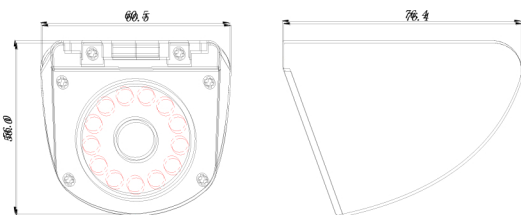

Dimensions:

Camera Module Orientation Matches Letter

Orientation Illustrated:

(The front picture shown B orientation)

Operation procedures:

- Loosen the lock screws (3) by applied hex key, remove the mounting base (2) from the camera (1).
- Attach the mounting base (1) to the wall or ceiling, wherever you want to install the camera. Locate a wall stud or ceiling joint and secure the base by the supplied mounting screws (4).
- Connect the 4 ways male din jack to the female jack on the cable, when picture shown up on the monitor.
- Fix the camera on the mounting plate.

Connection:

Specifications:

Model	MOSS-AHD720-01UR-B
Pick up Device	1/4" CMOS Sensor AR0141
TV System	NTSC
Picture Elements	1280(H)*720(V)
Effective pixels	1.0M pixels
Day-night mode	External control (default) / Auto / color / black and white
Infrared Spectrum	850nm
S/N Ratio	More than 48 dB, (AGC Off)
Auto Gain Control	Auto
White Balance	Auto
Electronic Shutter	AUTO/ 1/50 (1/60) -1/100,000sec
Back Light Compensation	Auto
Infrared LED	12 LEDs
Infrared LED Range	8 m
Video output	1 Vp-p, 75Ωcomposite ,4 ways Din jack x1
Audio Output	N/A
Mirror	N/A
Power Consumption	150mA
Lens	Standard f2.1mm Fixed Megapixel Lens
Lens Mount	M12XP0.5mm Thread
Video footage to take up space	1min≈32MB
Power Supply	12V DC ±10%
Dimensions(L x W x H)	76.4 x 60.5 x 56mm
Net Weight	203g
Weatherproof	IP67
Operating Temperature	-10°C to +50°C