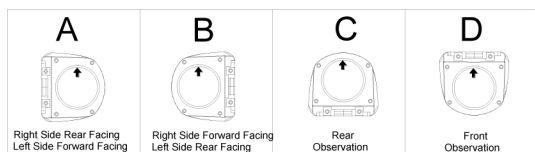

Cautions:

- Please ensure that the input voltage range is within the specifications.
- Do not attempt to service the camera by yourself. Please refer all services to qualified Dealers.

Packing list:

Camera	1
Instruction Manual	1
Self Drilling Screw	3
Mounting Plug	3
Hex-key	1
Optional Lens	selectable from f2.8mm to f12mm

Dimensions:

Camera Module Orientation Matches Letter

Orientation Illustrated:

(The front picture shown B orientation)

Operation procedures:

- Loosen the lock screws (3) by applied hex key, remove the mounting base (2) from the camera (1).
- Attach the mounting base (1) to the wall or ceiling, wherever you want to install the camera. Locate a wall stud or ceiling joint and secure the base by the supplied mounting screws (4).
- Connect the 4 ways male din jack to the female jack on the cable, when picture shown up on the monitor.
- Fix the camera on the mounting plate.

Connection:

Specifications:

Model	MOSS-AHD720-01UR-B
Pick up Device	1/4" CMOS Sensor AR0141
TV System	NTSC
Picture Elements	1280(H)*720(V)
Effective pixels	1.0M pixels
Day-night mode	External control (default) / Auto / color / black and white
Infrared Spectrum	850nm
S/N Ratio	More than 48 dB, (AGC Off)
Auto Gain Control	Auto
White Balance	Auto
Electronic Shutter	AUTO/ 1/50 (1/60) -1/100,000sec
Back Light Compensation	Auto
Infrared LED	12 LEDs
Infrared LED Range	8 m
Video output	1 Vp-p, 75Ωcomposite ,4 ways Din jack x1
Audio Output	N/A
Mirror	N/A
Power Consumption	150mA
Lens	Standard f2.1mm Fixed Megapixel Lens
Lens Mount	M12XP0.5mm Thread
Video footage to take up space	1min≈32MB
Power Supply	12V DC ±10%
Dimensions(L x W x H)	76.4 x 60.5 x 56mm
Net Weight	203g
Weatherproof	IP67
Operating Temperature	-10°C to +50°C