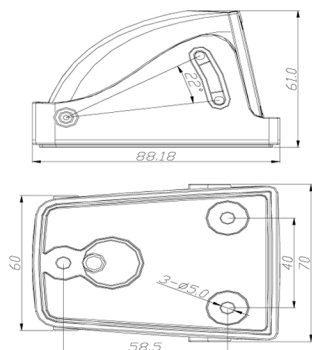

MOSS-AHD720-CM6S

High resolution, 1.0 Megapixel, 720P, 12VDC
12 Leds, with Audio & smart IR-CUT

Description:

This is a high quality AHD (Analog High Definition) Color camera, using the latest CMOS technology, the camera can produce high definition image with little distortion.

Dimensions:

Packing list:

Camera	1
Instruction manual	1
Hex-key	2
M4 self drilling screw	3

Common Camera Placement Identified:

Connection:

Camera Module Orientation Matches Letter Orientation Illustrated

(The front picture shown D orientation)

Specifications:

Model	MOSS-AHD720-CM6S
Pick up Device	1/4" CMOS Sensor AR0141
TV System	NTSC
Picture Elements	1280(H)*720(V)
Effective pixels	1.0M pixels
Day-night mode	External control (default) / Auto / color / black and white (OSD switching)
Infrared Spectrum	850nm
S/N Ratio	More Than 48 dB, (AGC Off)
Auto Gain Control	Auto
White Balance	Auto
Electronic Shutter	AUTO/ 1/50 (1/60) -1/100,000sec
Back Light Compensation	Auto
Infrared LED	12 LEDs
Infrared LED Range	10 m
Video output	1 Vp-p, 75Ω Composite, 4 ways Din jack x1
Mirror	4 ways Din jack x1
Lens	Standard f2.1mm Fixed Megapixel Lens
Lens Mount	M12XP0.5mm Thread
Pan Adjusting	N/A
Tilt Adjusting	0-22°
I#%&%%()\$ % '(*\$ +, -.(\$	1min=32MB
Power Supply	12V DC ±10%
Power Consumption	190mA
Dimensions(L x W x H)	100 x 65 x 68 mm
Net Weight	360 g
Weatherproof	IP65
Operating Temperature	-20°C to +50°C