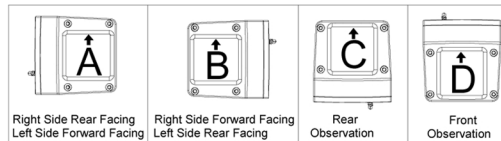

Dimensions:

Packing list:

Camera	1
Instruction manual	1
Hex-key	2
M4 self drilling screw	3

Common Camera Placement Identified:

Connection:

Camera Module Orientation Matches Letter Orientation Illustrated

(The front picture shown D orientation)

Specifications:

Model	MOSS-AHD720-CM6S
Pick up Device	1/4" CMOS Sensor AR0141
TV System	NTSC
Picture Elements	1280(H)*720(V)
Effective pixels	1.0M pixels
Day-night mode	External control (default) / Auto / color / black and white (OSD switching)
Infrared Spectrum	850nm
S/N Ratio	More Than 48 dB, (AGC Off)
Auto Gain Control	Auto
White Balance	Auto
Electronic Shutter	AUTO/ 1/50 (1/60) -1/100,000sec
Back Light Compensation	Auto
Infrared LED	12 LEDs
Infrared LED Range	10 m
Video output	1 Vp-p, 75Ω Composite, 4 ways Din jack x1
Mirror	4 ways Din jack x1
Lens	Standard f2.1mm Fixed Megapixel Lens
Lens Mount	M12XP0.5mm Thread
Pan Adjusting	N/A
Tilt Adjusting	0-22°
I#%&%%()\$ % '(*\$ +, -.(\$	1min=32MB
Power Supply	12V DC ±10%
Power Consumption	190mA
Dimensions(L x W x H)	100 x 65 x 68 mm
Net Weight	360 g
Weatherproof	IP65
Operating Temperature	-20°C to +50°C