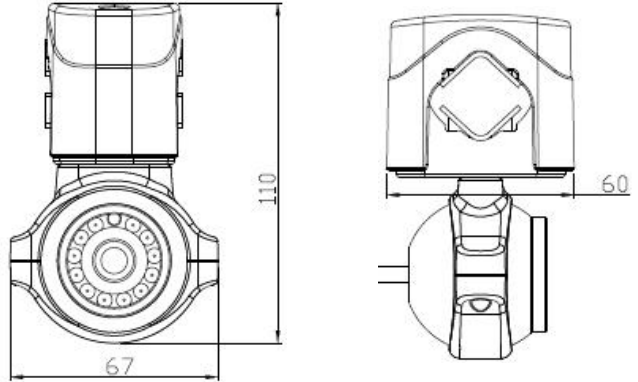

MOSS-AHD960-EB

Model: MOSS-AHD960-EB
 Analog AHD, 1.3Mega Pixel, 12V DC

Dimensions:

Packing list:

- Camera 1
- Instruction Manual 1
- M3 Hex-key 1
- M4 Hex-key 1

Specifications:

Operation procedures:

Model	MOSS-AHD960-EB
Pick up Device	1/3" CMOS AR0130
TV System	PAL/NTSC (Optional)
Picture Elements	1280 (H) x 960 (V)
Sensitivity	0 Lux (IR LED On)
Scanning System	Progressive scan RGB CMOS
Synchronization	Internal
S/N Ratio	More than 44dB(AGC Off)
Auto Gain Control (AGC)	Auto
Electronic Shutter	Auto
Back Light Compensation	Auto
Infrared Spectrum	940 nm
Infrared LED	12 LEDs
Mirror	Available
ICR	Available
Noise Redution	3D
Dynamic range	83.5 dB
Video Output	1 Vp-p, 75 Ω ,AHD
Audio Output	N/A
Lens	f2.8mm Megapixel
Pan Adjusting	+/-60 Degree
Tilt Adjusting	+/-20 Degree
Power Supply	9-18V DC
Power Consumption	150mA
Dimensions (L X W X H)	110 x 67 x 60 mm
Net Weight	257g
Weatherproof	IP67
Operating Temperature	-30~ +70 ° C

Cable Connection:

- 1---12VDC (+)
- 2---12VDC/GND (-)
- 3---N/A
- 4---Video

**Specifications are subject to change without prior notice.*

G.P.S. TRACKING, FLEET MANAGEMENT & MOBILE SURVEILLANCE SYSTEMS

636 Hempstead Turnpike, Franklin Square, NY 11010