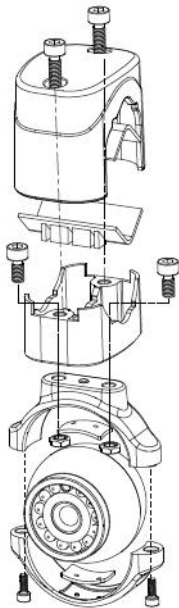

MOSS-AHD960-EB

Model: MOSS-AHD960-EB
 Analog AHD, 1.3Mega Pixel, 12V DC

Dimensions:

Packing list:

- Camera 1
- Instruction Manual 1
- M3 Hex-key 1
- M4 Hex-key 1

Specifications:

Operation procedures:

Model	MOSS-AHD960-EB
Pick up Device	1/3" CMOS AR0130
TV System	PAL/NTSC (Optional)
Picture Elements	1280 (H) x 960 (V)
Sensitivity	0 Lux (IR LED On)
Scanning System	Progressive scan RGB CMOS
Synchronization	Internal
S/N Ratio	More than 44dB(AGC Off)
Auto Gain Control (AGC)	Auto
Electronic Shutter	Auto
Back Light Compensation	Auto
Infrared Spectrum	940 nm
Infrared LED	12 LEDs
Mirror	Available
ICR	Available
Noise Redution	3D
Dynamic range	83.5 dB
Video Output	1 Vp-p, 75 Ω ,AHD
Audio Output	N/A
Lens	f2.8mm Megapixel
Pan Adjusting	+/-60 Degree
Tilt Adjusting	+/-20 Degree
Power Supply	9-18V DC
Power Consumption	150mA
Dimensions (L X W X H)	110 x 67 x 60 mm
Net Weight	257g
Weatherproof	IP67
Operating Temperature	-30~ +70 ° C

Cable Connection:

- 1---12VDC (+)
- 2---12VDC/GND (-)
- 3---N/A
- 4---Video

**Specifications are subject to change without prior notice.*

G.P.S. TRACKING, FLEET MANAGEMENT & MOBILE SURVEILLANCE SYSTEMS

636 Hempstead Turnpike, Franklin Square, NY 11010